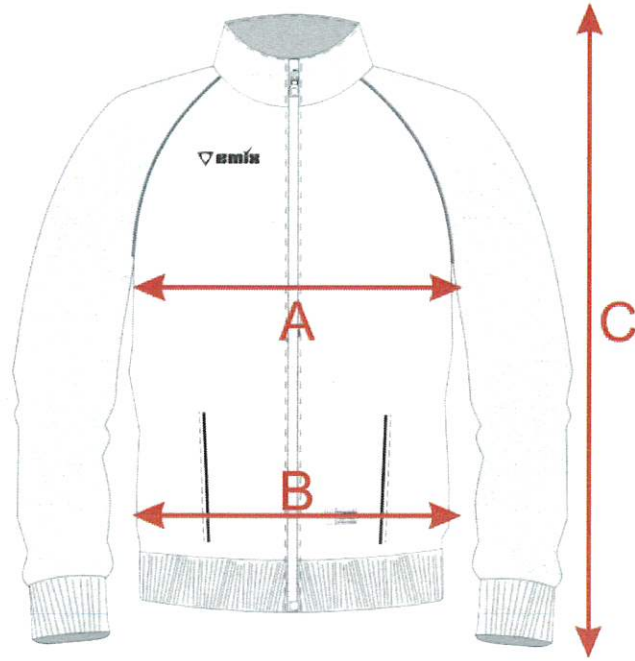

PANTALÓN CHÁNDAL PITILLO

CHAQUETA CHÁNDAL

PANTALÓN CHÁNDAL PITILLO							
TALLA	(A) PECHO	(B) CINTURA	(C) ALTO	TALLA	(A) PECHO	(B) CINTURA	(C) ALTO
6XS				S		36	100
5XS		25	72	M		38	103
4XS		28	77	L		40	105
3XS		30	85	XL		42	106
2XS		32	93	2XL		44	108
XS		34	98	3XL		46	109

CHAQUETA CHÁNDAL							
TALLA	(A) PECHO	(B) CINTURA	(C) ALTO	TALLA	(A) PECHO	(B) CINTURA	(C) ALTO
6XS				S	53	52	70
5XS	40	39	44	M	55	54	72
4XS	42	41	49	L	57	56	74
3XS	45	44	54	XL	60	59	76
2XS	48	47	59	2XL	64	63	78
XS	51	50	65	3XL			